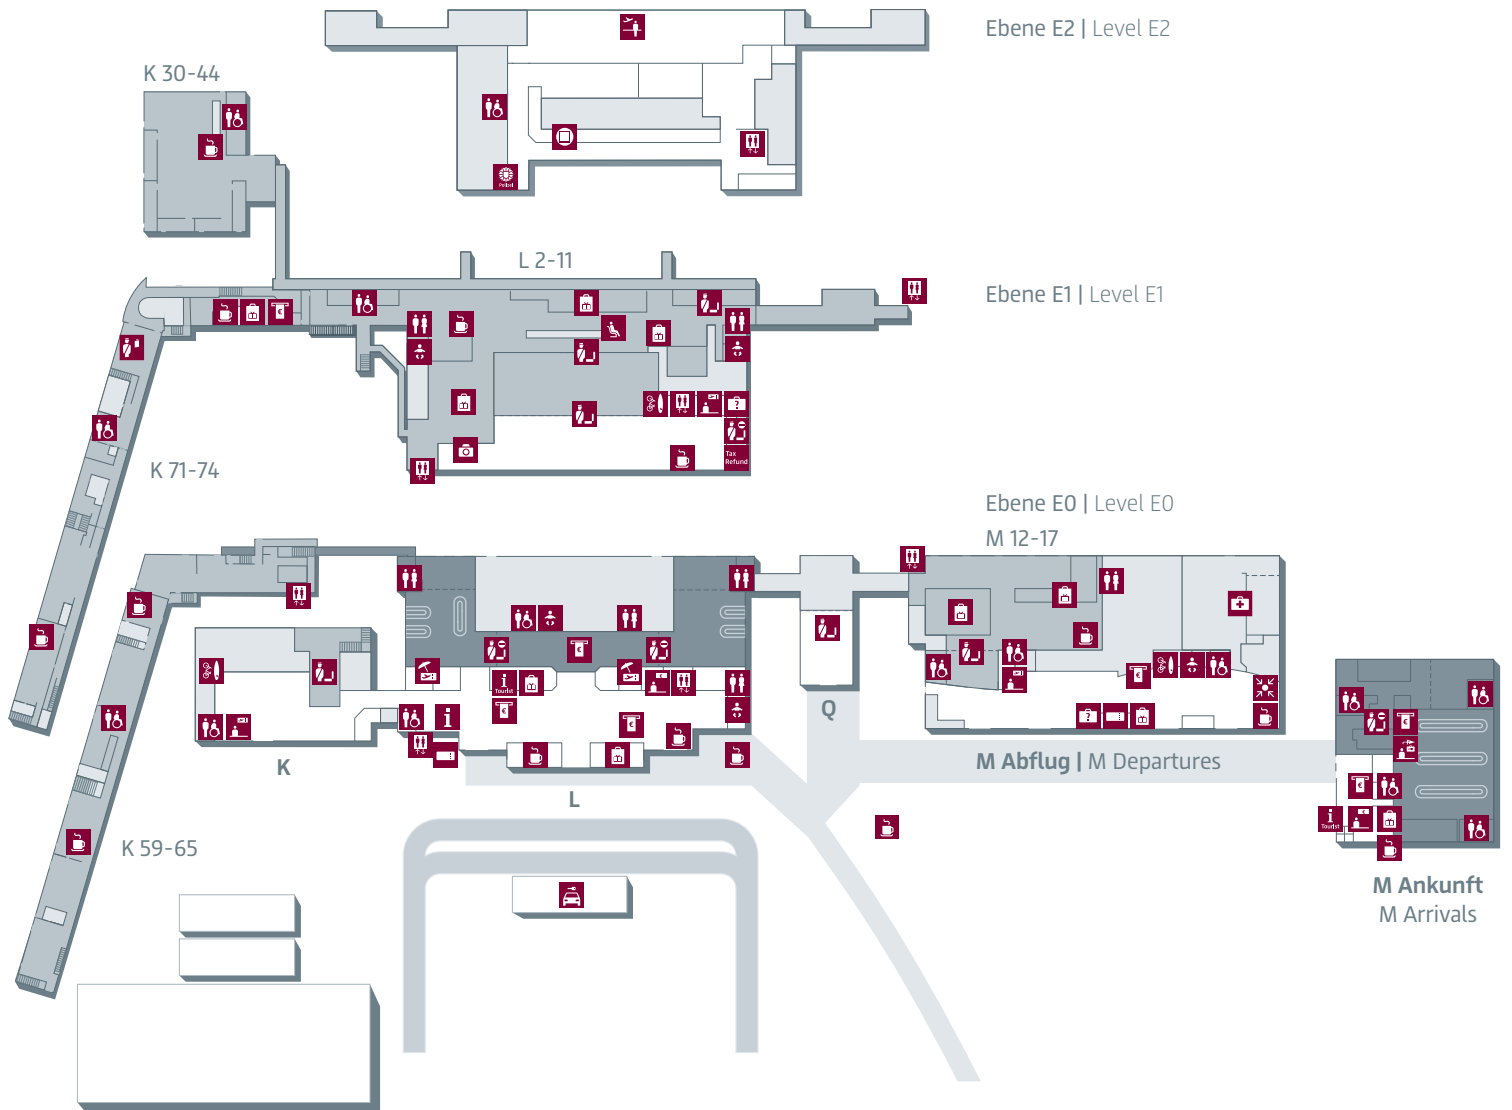

Flughafen Berlin Brandenburg

Terminal 5

- | | | | |
|--|---|--|---|
| | Abflug Departure | | Geldautomat ATM |
| | Ankunft Arrival | | Gepäckermittlung Baggage Tracing |
| | Öffentlicher Bereich Public Area | | Lounge |
| | Betriebsflächen Non Public Area | | Mietwagen Car Rental |
| | Airline Service Counter | | Polizei Police |
| | Aufzug Lift | | Reisemarkt Travel Agencies |
| | Babywickelraum Baby Changing Room | | Shopping |
| | Behindertengerechte Toilette Accessible Toilet | | Sicherheitskontrolle Security Control |
| | Besucherterrasse Observation Deck | | Snackbar Cafe |
| | Briefkasten Postbox | | Sperrgepäck Bulky Baggage |
| | COVID-19 Test Center | | Tax Refund |
| | Fahrkarten ÖPNV Tickets Public Transport | | Toilette Toilet |
| | Fluggastinformation Airport Information | | Tourist Info |
| | Flughafenseelsorge Airport Chaplaincy | | Treffpunkt Flughafentouren Meeting Point Airport Tours |
| | Fotoautomat Photo booth | | Wechselstube, Bank Currency Exchange, Bank |
| | Fundbüro Lost Property Office | | Zoll Customs |