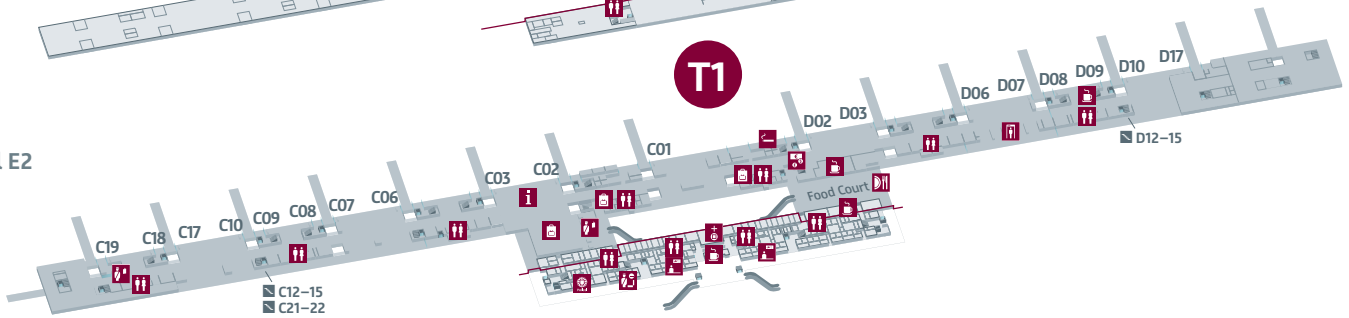

Berlin Brandenburg Airport

Terminal 1 and 2 – Levels E4, E3 and E2

Level E4

Level E3

Level E2

-  Departure/Arrival
-  Operational Areas
-  Public Area
-  Airline Service Counter
-  Passenger Information
-  Money Exchange Office
-  Passport Control
-  Police
-  Smoking Area
-  Room of Silence
-  Shopping
-  Walk-Through Detector Security Check
-  Snack Bar
-  Toilets
-  Customs