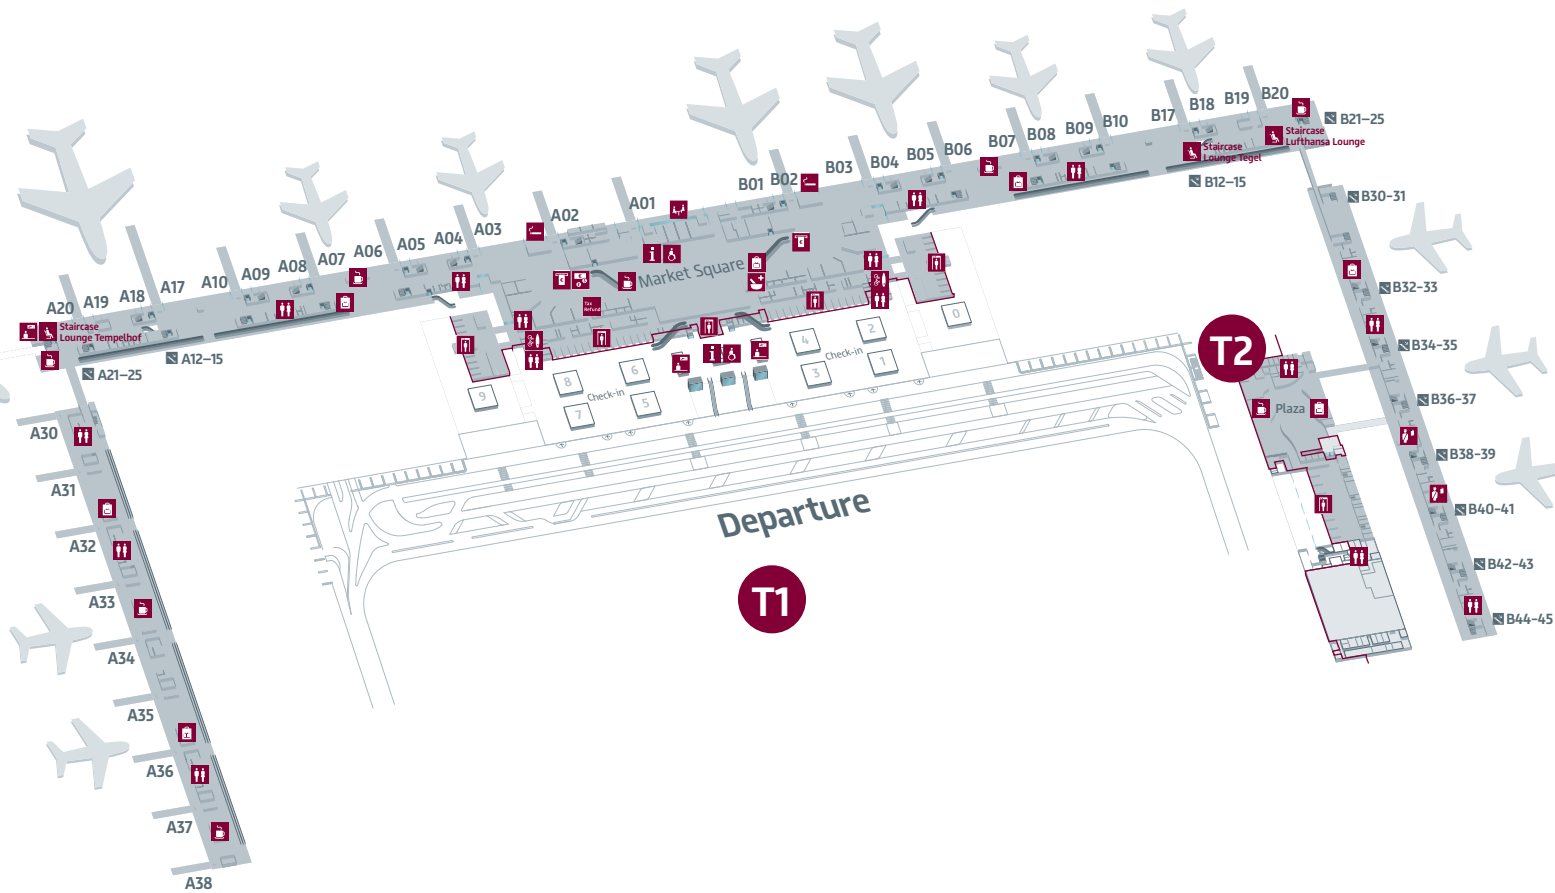

Berlin Brandenburg Airport Terminal 1 and 2 – Level E1

- | | | | |
|--|-------------------------|--|--------------------------------------|
| | Departure/Arrival | | Smoking Area |
| | Operational Areas | | Room of Silence |
| | Public Area | | Shopping |
| | Airline Service Counter | | Walk-Through Detector Security Check |
| | Pharmacy | | Play Area |
| | Passenger Information | | Snack Bar |
| | ATM | | Bulky Luggage |
| | Money Exchange Office | | Tax Refund |
| | Lounge | | Toilets |
| | Passport Control | | Mobility Service |
| | Police | | Customs |