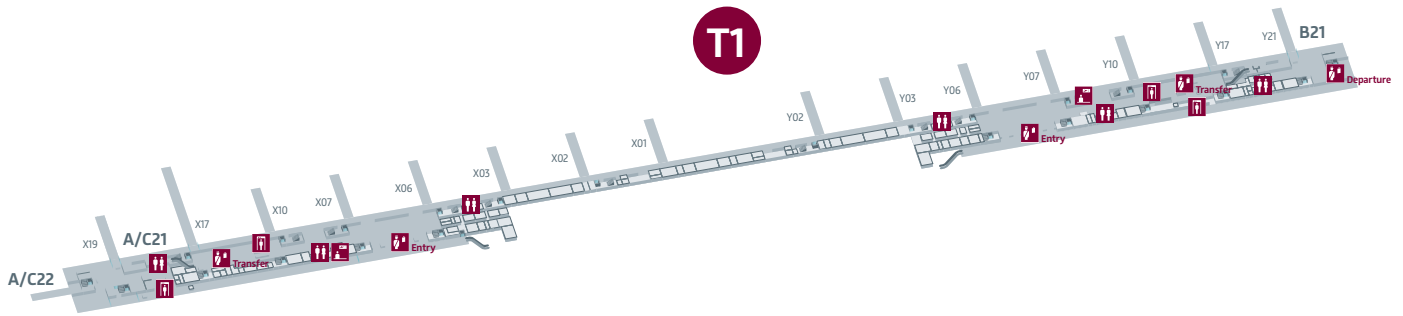

Berlin Brandenburg Airport Terminal 1 and 2 – Level E0Z

- Departure/Arrival
- Operational Areas
- Public Area
- ✈ Airline Service Counter
- 🛂 Passport Control
- 🛜 Walk-Through Detector Security Check
- 🚻 Toilets