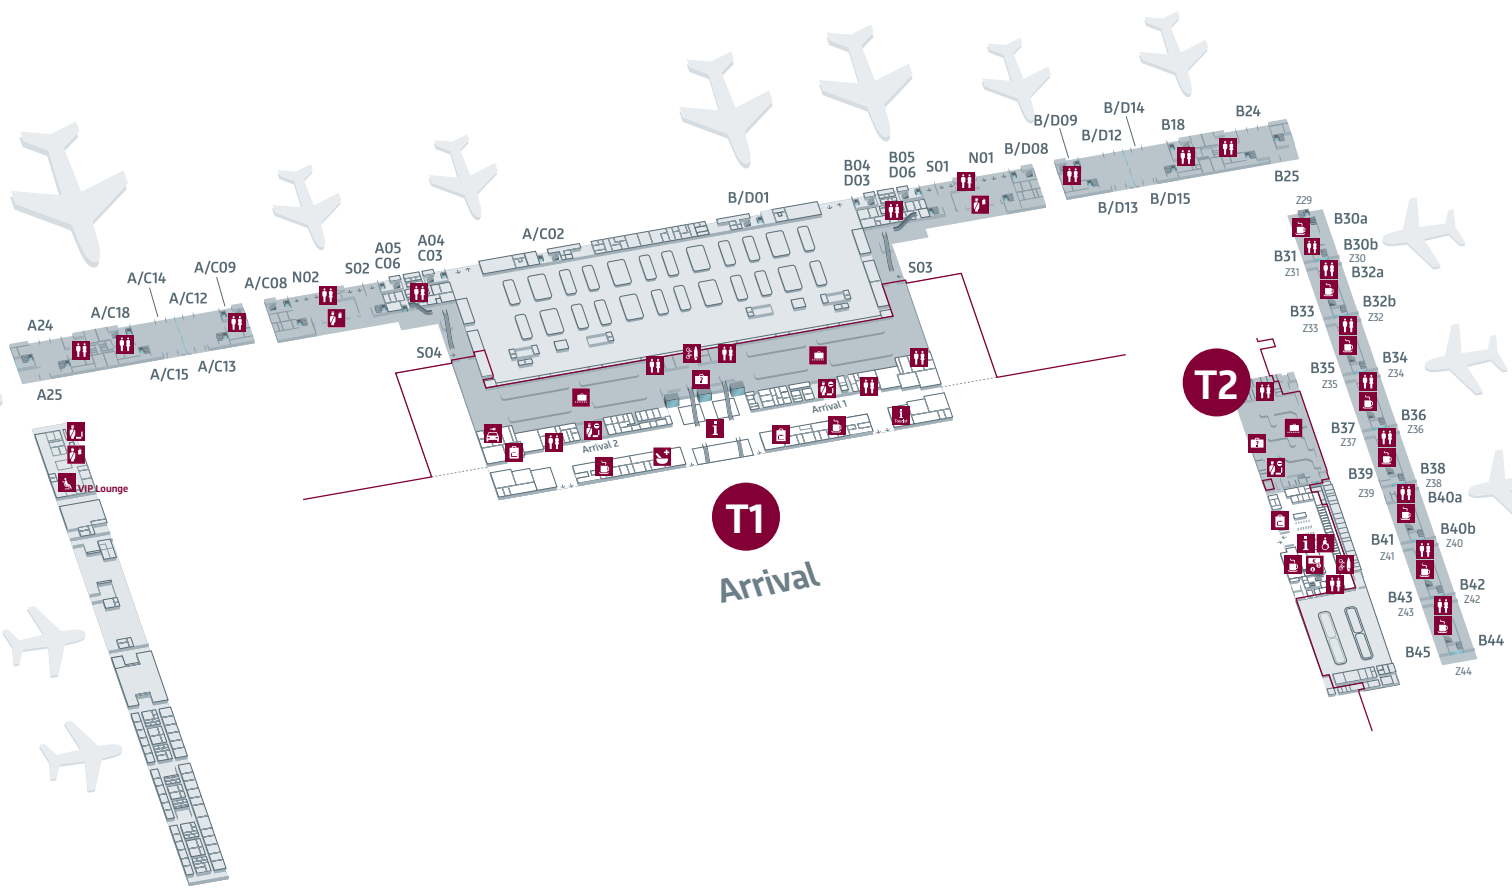

Berlin Brandenburg Airport Terminal 1 and 2 – Level E0

- | | | | |
|--|-------------------|--|-----------------------|
| | Departure/Arrival | | Money Exchange Office |
| | Operational Areas | | Passenger Information |
| | Public Area | | Passport Control |
| | Baggage Carousel | | Pharmacy |
| | Baggage Tracing | | Security |
| | Bulky Luggage | | Shopping |
| | Car Rental Centre | | Snack Bar |
| | Customs | | Toilets |
| | Lounge | | Tourist Information |
| | Mobility Service | | |