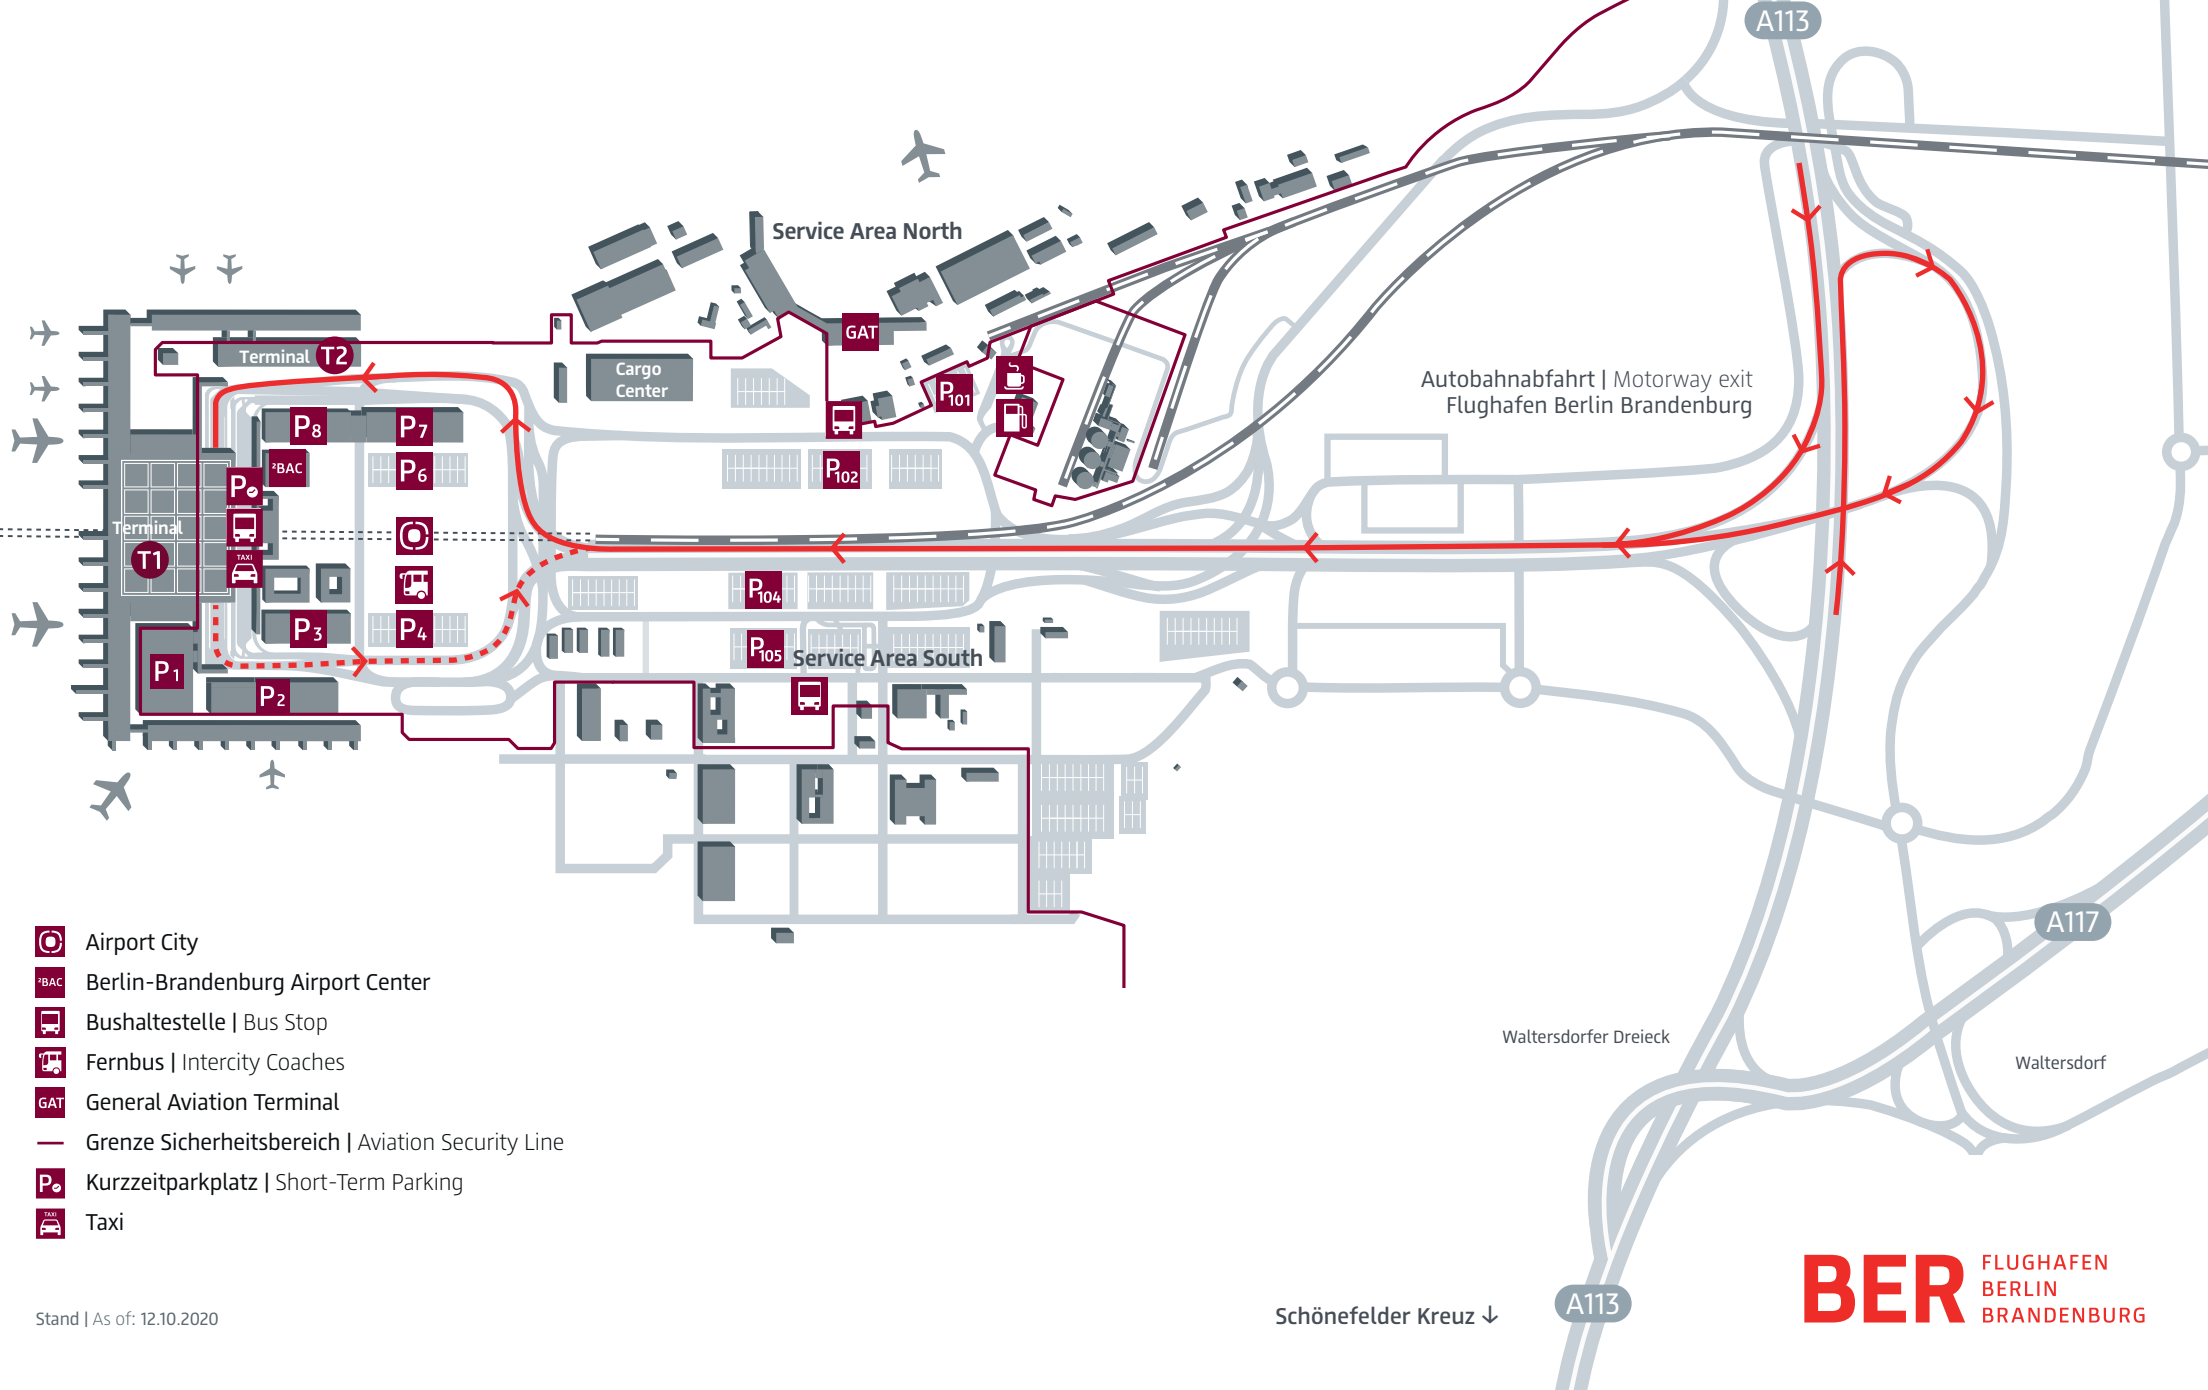

# Flughafen Berlin Brandenburg – Anfahrt T1/T2

## Berlin Brandenburg Airport – Directions T1/T2

↑ Berlin  
 Flughafen BER Terminal 5  
 Autobahnabfahrt | Motorway exit  
 Schönefeld Süd

-  Airport City
-  Berlin-Brandenburg Airport Center
-  Bushaltestelle | Bus Stop
-  Fernbus | Intercity Coaches
-  GAT | General Aviation Terminal
-  — Grenze Sicherheitsbereich | Aviation Security Line
-  P. Kurzzeitparkplatz | Short-Term Parking
-  Taxi