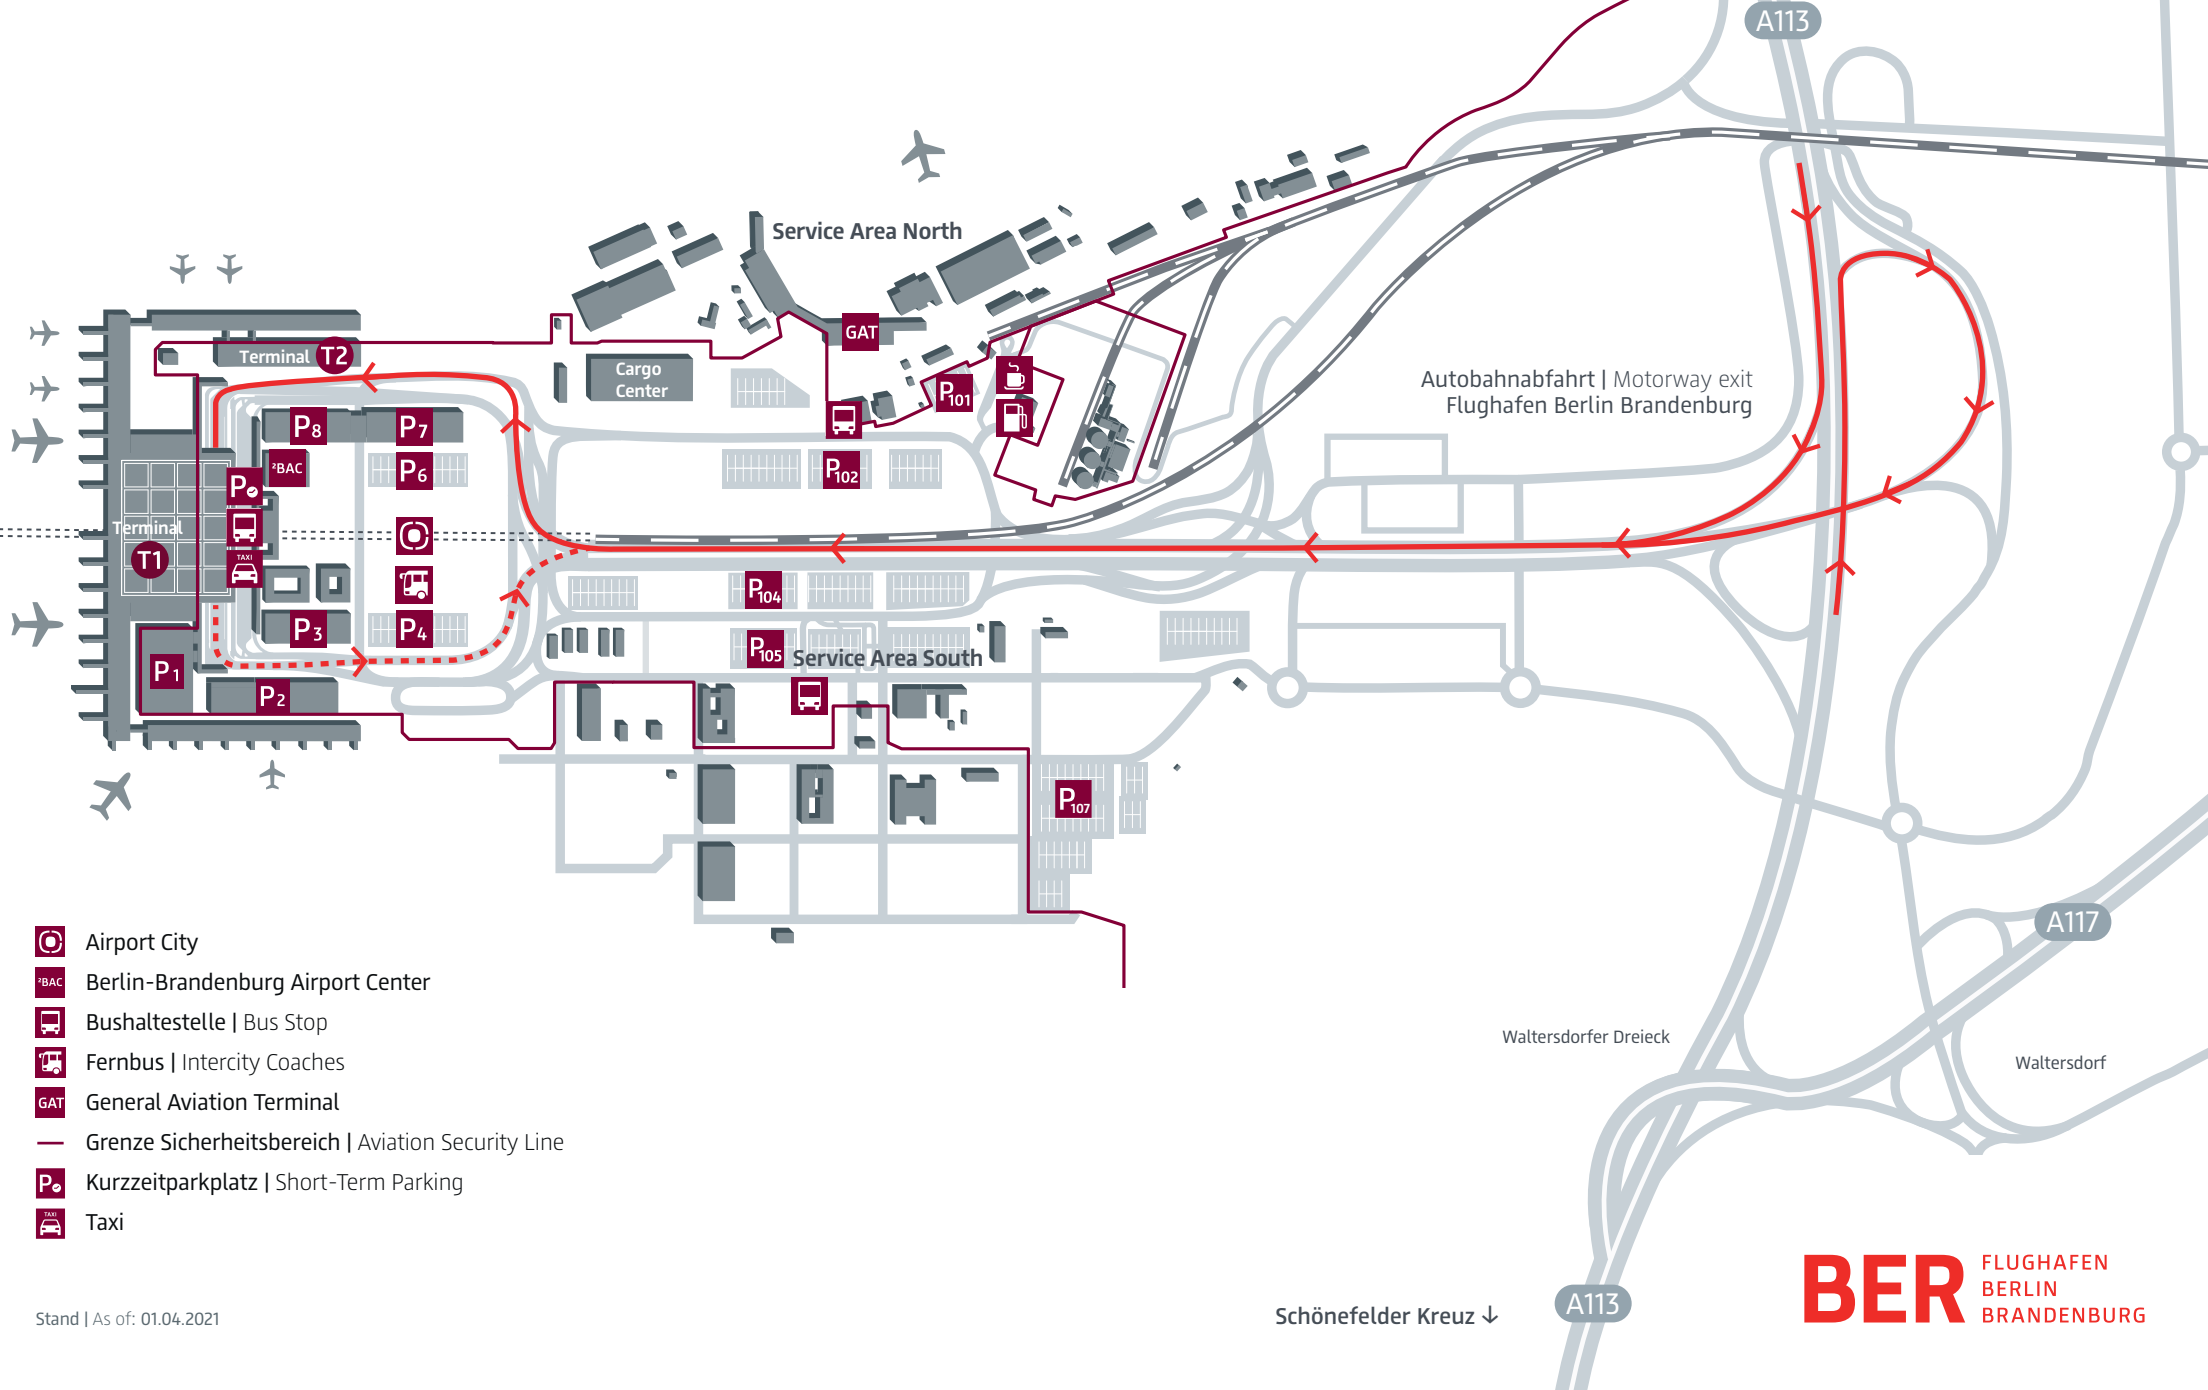

Flughafen Berlin Brandenburg – Anfahrt T1-2

Berlin Brandenburg Airport – Directions T1-2

↑ Berlin
 Flughafen BER Terminal 5
 Autobahnabfahrt | Motorway exit
 Schönefeld Süd

-  Airport City
-  Berlin-Brandenburg Airport Center
-  Bushaltestelle | Bus Stop
-  Fernbus | Intercity Coaches
-  GAT | General Aviation Terminal
-  — Grenze Sicherheitsbereich | Aviation Security Line
-  P. Kurzzeitparkplatz | Short-Term Parking
-  TAXI | Taxi