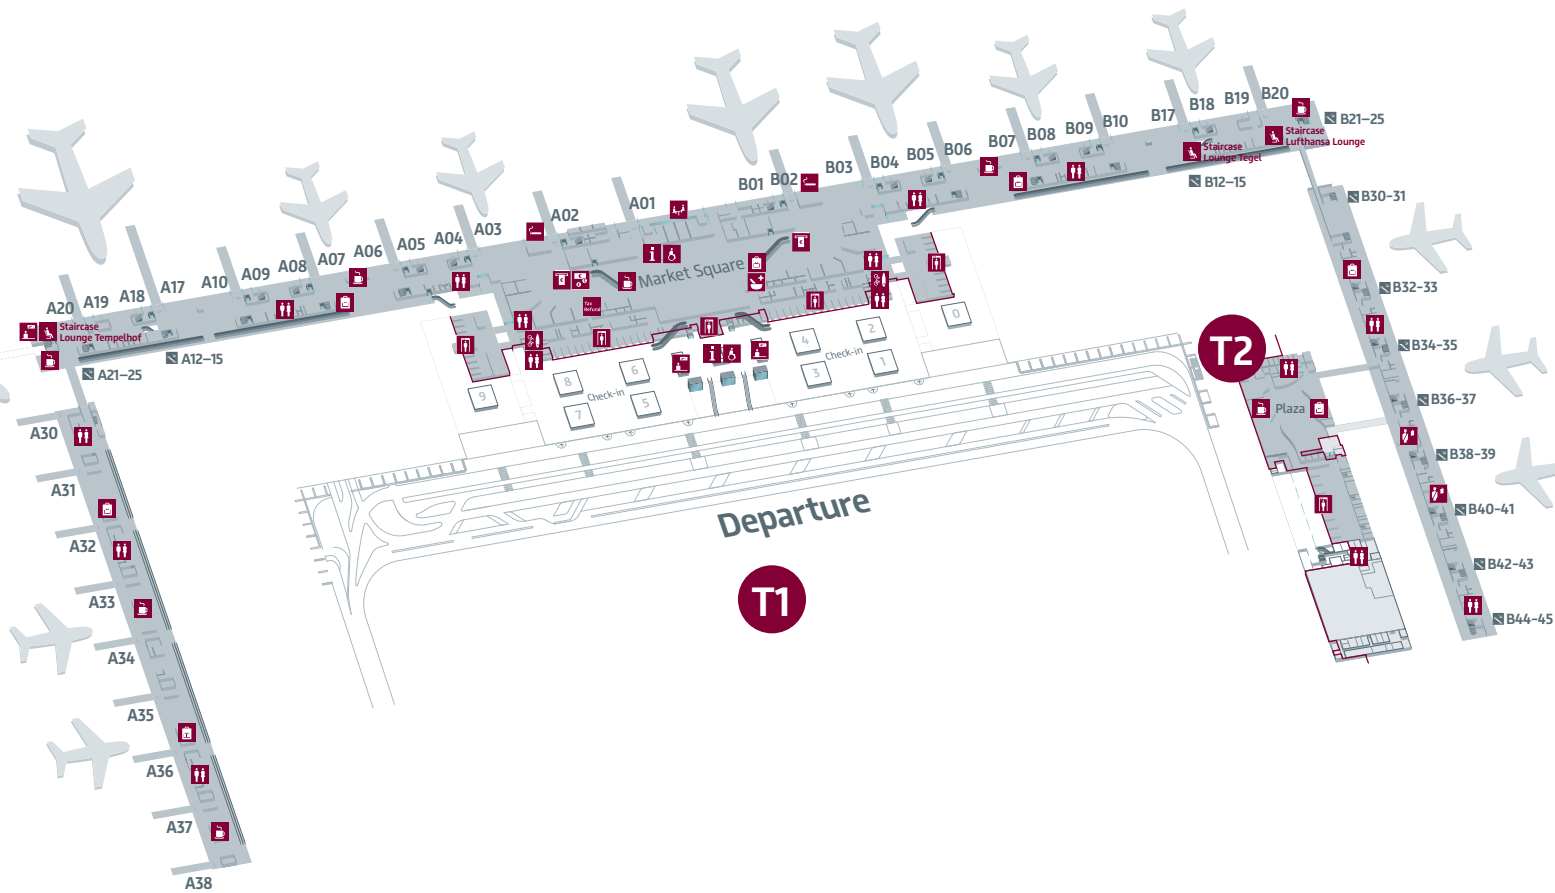

# Berlin Brandenburg Airport Terminal 1 and 2 – Level E1

- |                         |                                      |
|-------------------------|--------------------------------------|
| Departure/Arrival       | Smoking Area                         |
| Operational Areas       | Room of Silence                      |
| Public Area             | Shopping                             |
| Airline Service Counter | Walk-Through Detector Security Check |
| Pharmacy                | Play Area                            |
| Passenger Information   | Snack Bar                            |
| ATM                     | Bulky Luggage                        |
| Money Exchange Office   | Tax Refund                           |
| Lounge                  | Toilets                              |
| Passport Control        | Mobility Service                     |
| Police                  | Customs                              |