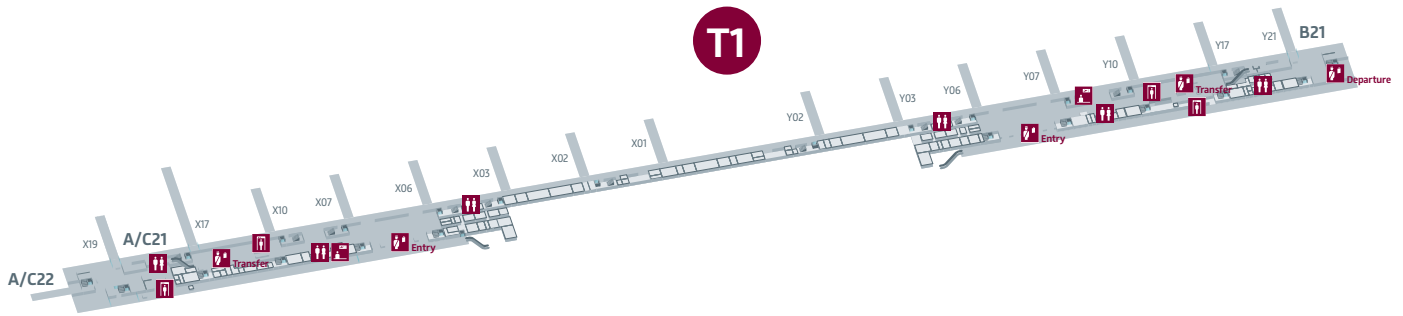

# Berlin Brandenburg Airport Terminal 1 and 2 – Level E0Z

- Departure/Arrival
- Operational Areas
- Public Area
- Airline Service Counter
- Passport Control
- Walk-Through Detector Security Check
- Toilets