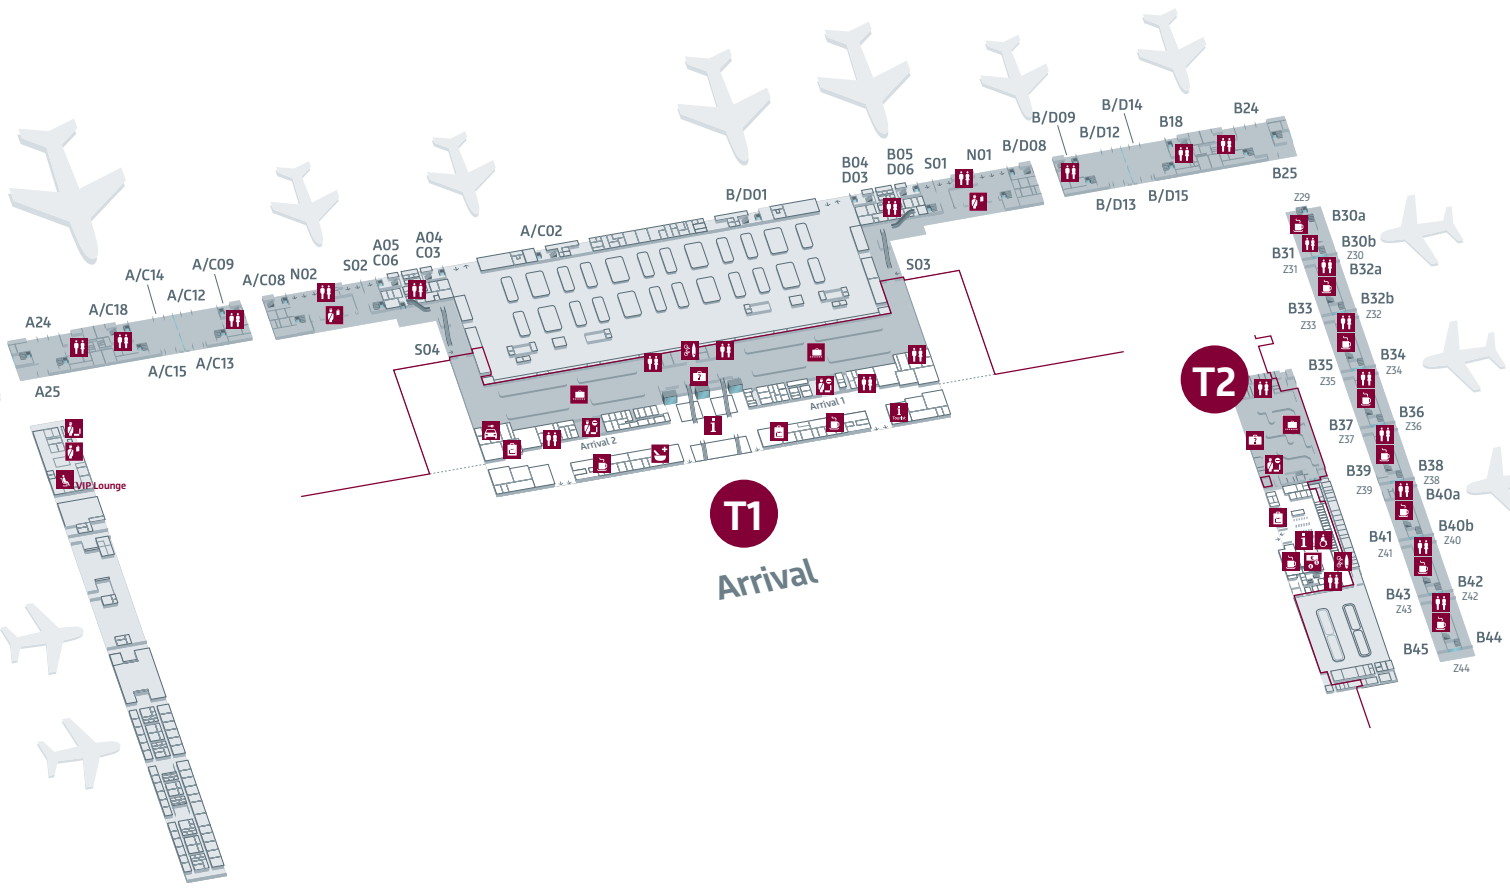

Berlin Brandenburg Airport Terminal 1 and 2 – Level E0

- | | | | |
|--|-------------------|--|-----------------------|
| | Departure/Arrival | | Money Exchange Office |
| | Operational Areas | | Passenger Information |
| | Public Area | | Passport Control |
| | Baggage Carousel | | Pharmacy |
| | Baggage Tracing | | Security |
| | Bulky Luggage | | Shopping |
| | Car Rental Centre | | Snack Bar |
| | Customs | | Toilets |
| | Lounge | | Tourist Information |
| | Mobility Service | | |