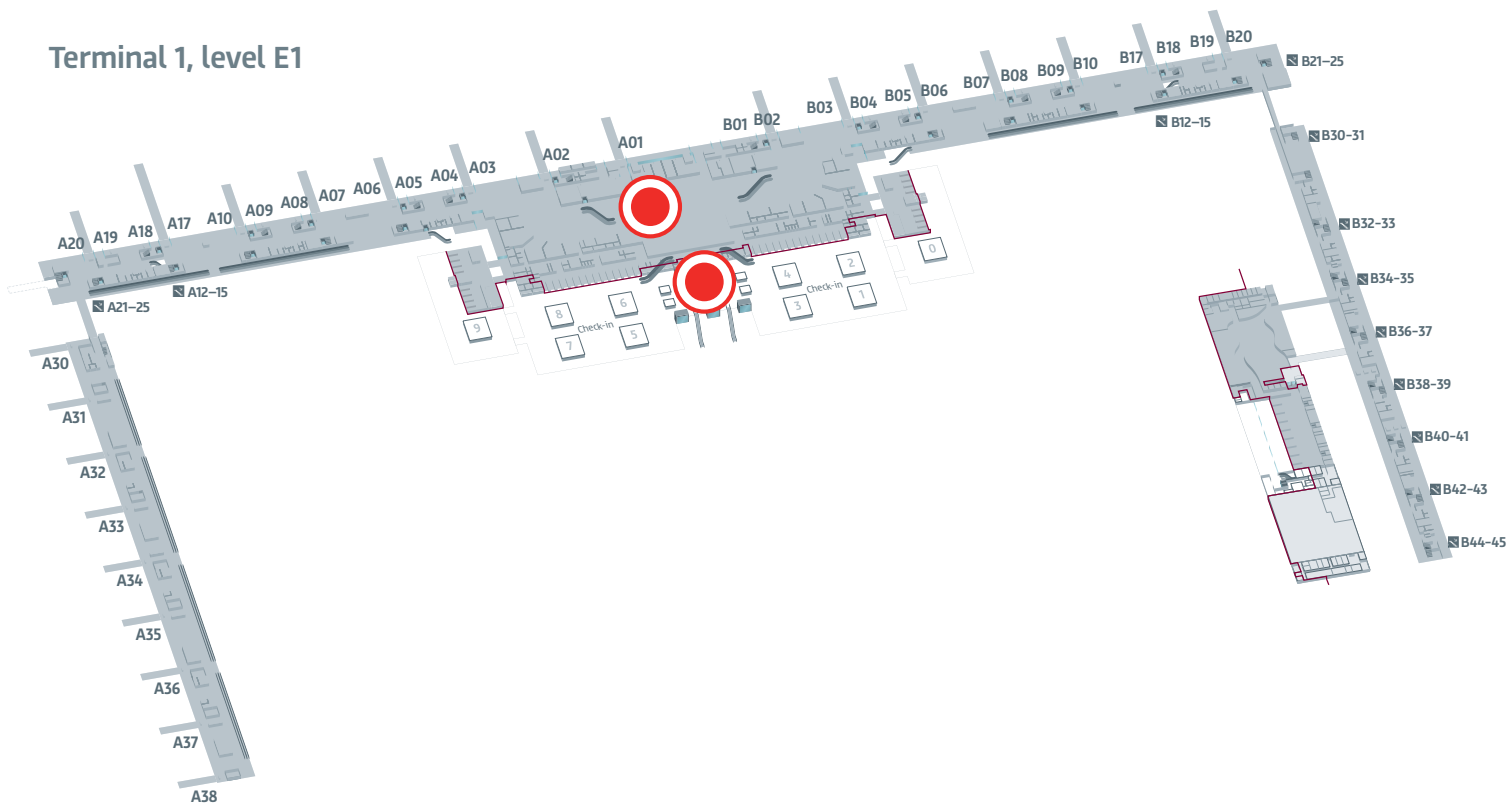

## Info Counter

For assistance on site or if you have any questions about your transfer at BER, please contact our colleagues at the dedicated VIA BER info counter.

You can find them in all terminals.

**T1:** On level E1 in the central Check-in area, in the market place and on the non-Schengen departure level E2 between gates C02 and C03

### Terminal 1, level E2

### Terminal 1, level E1

### Terminal 5, level E0