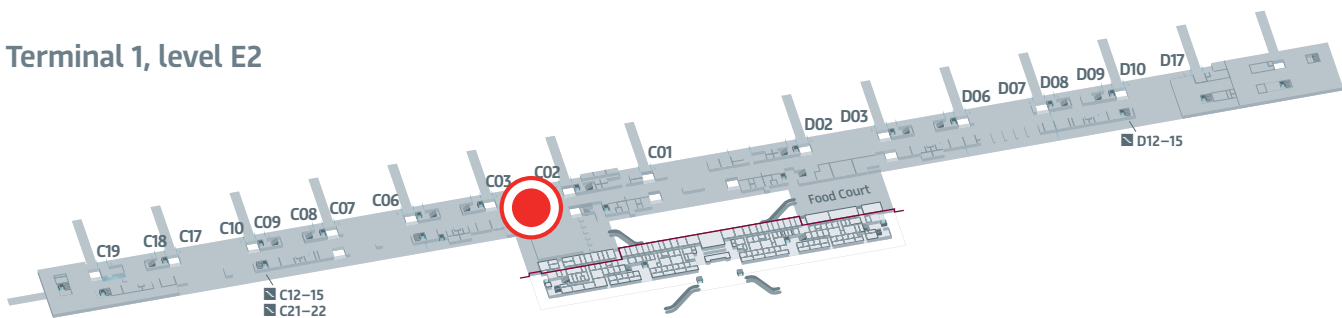

# VIA BER

## Info Counter

For assistance on site or if you have any questions about your transfer at BER, please contact our colleagues at the dedicated VIA BER info counter.

You can find them in all terminals.

**T1:** On level E1 in the central Check-in area, in the market place and on the non-Schengen departure level E2 between gates C02 and C03

### Terminal 1, level E2

### Terminal 5, level E0