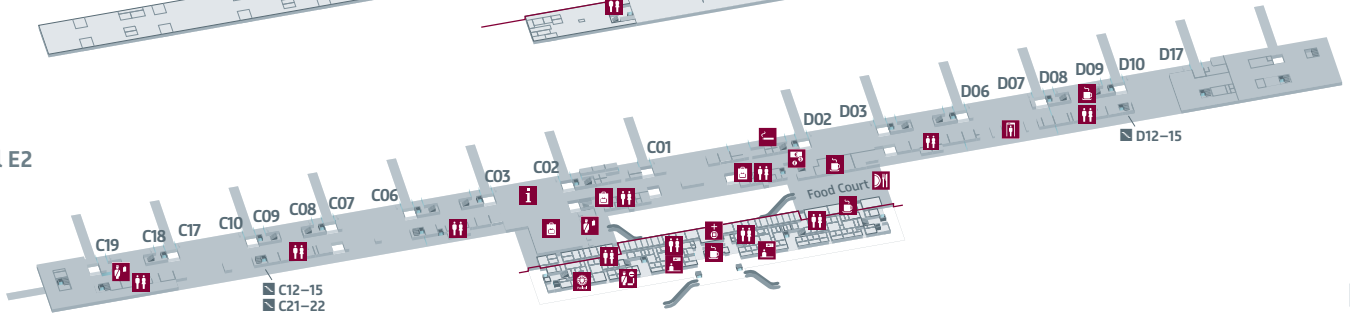

Berlin Brandenburg Airport

Terminal Map – Levels E4, E3 and E2

Level E4

Level E3

Level E2

-  Departure/Arrival
-  Operational Areas
-  Public Area
-  Airline Service Counter
-  Passenger Information
-  Money Exchange Office
-  Passport Control
-  Police
-  Smoking Area
-  Room of Silence
-  Shopping
-  Walk-Through Detector Security Check
-  Snack Bar
-  Toilets
-  Customs