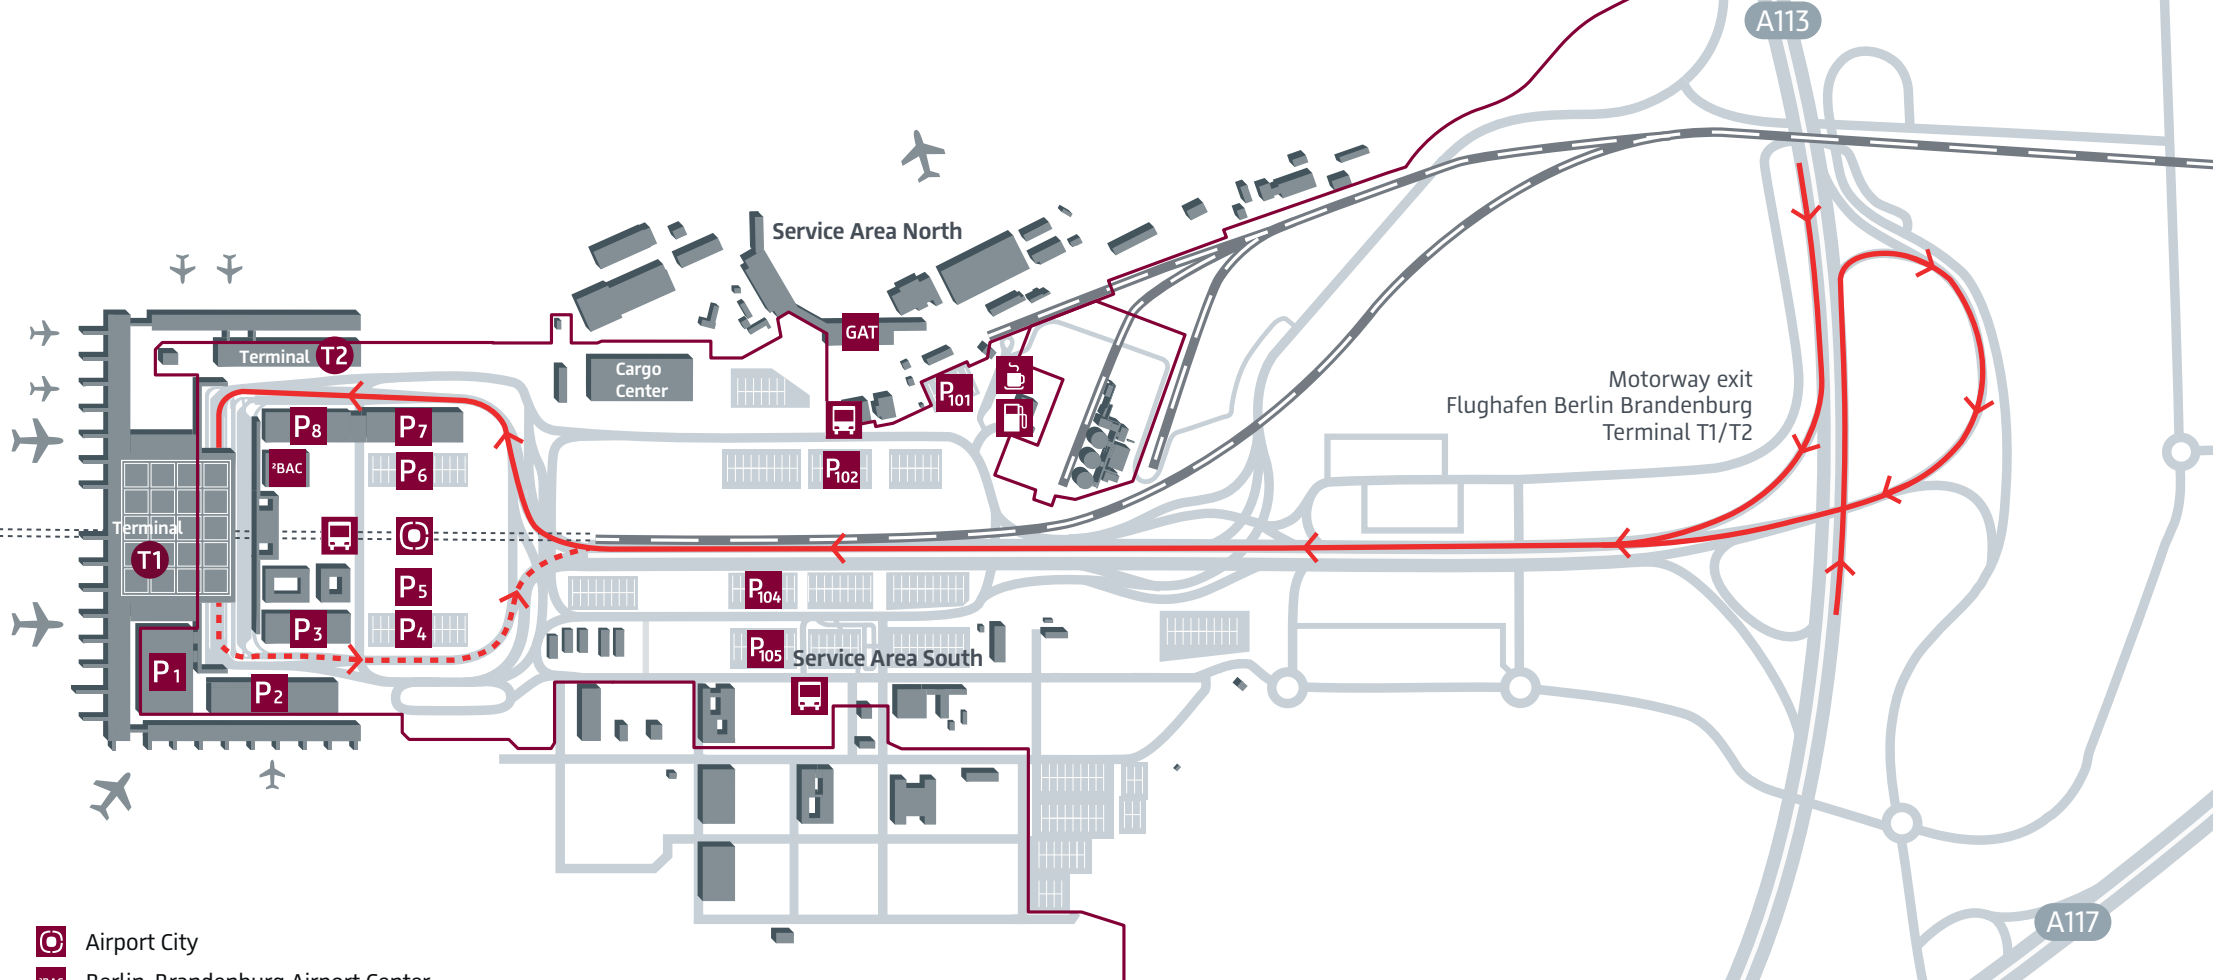

# Berlin Brandenburg Airport

## Directions T1/T2

↑ Berlin  
Flughafen BER Terminal 5  
Motorway exit  
Schönefeld Süd

-  Airport City
-  Berlin-Brandenburg Airport Center
-  Bus Stop
-  General Aviation Terminal
-  Aviation Security Line