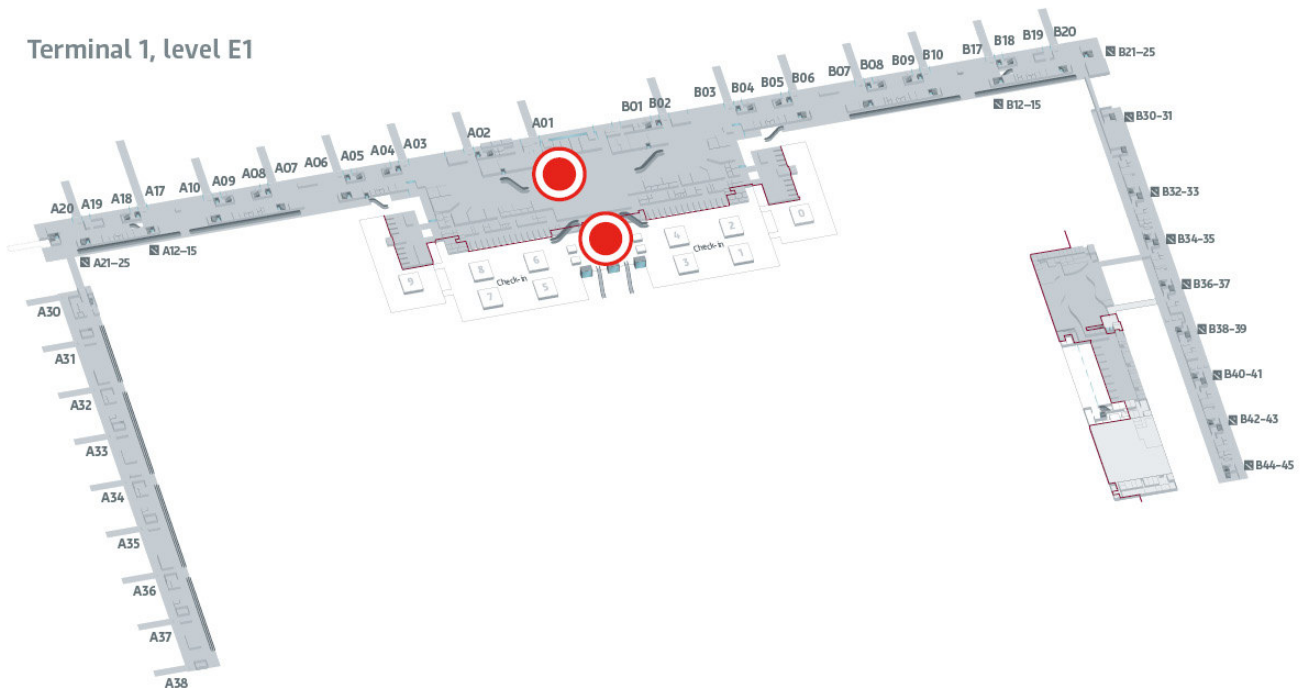

VIA BER Info Counter

For assistance on site or if you have any questions about your transfer at BER, please contact our colleagues at the dedicated VIABER info counter.

T1: On level E1 in the central Check-In area and in the market place

Terminal 1, level E1

Stand: 17.04.2023

VIA BER